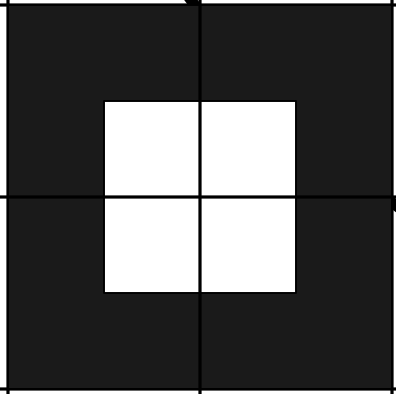

100 AND 200 YARD RIFLE SIGHT-IN TARGET

DATA:

Rifle Used: _____

Caliber: _____ Load: _____

Projectile Grains: _____

5 4 3 2 1 0 1 2 3 4 5

100 Yard
Aiming Square

100 Yard
Aiming Square