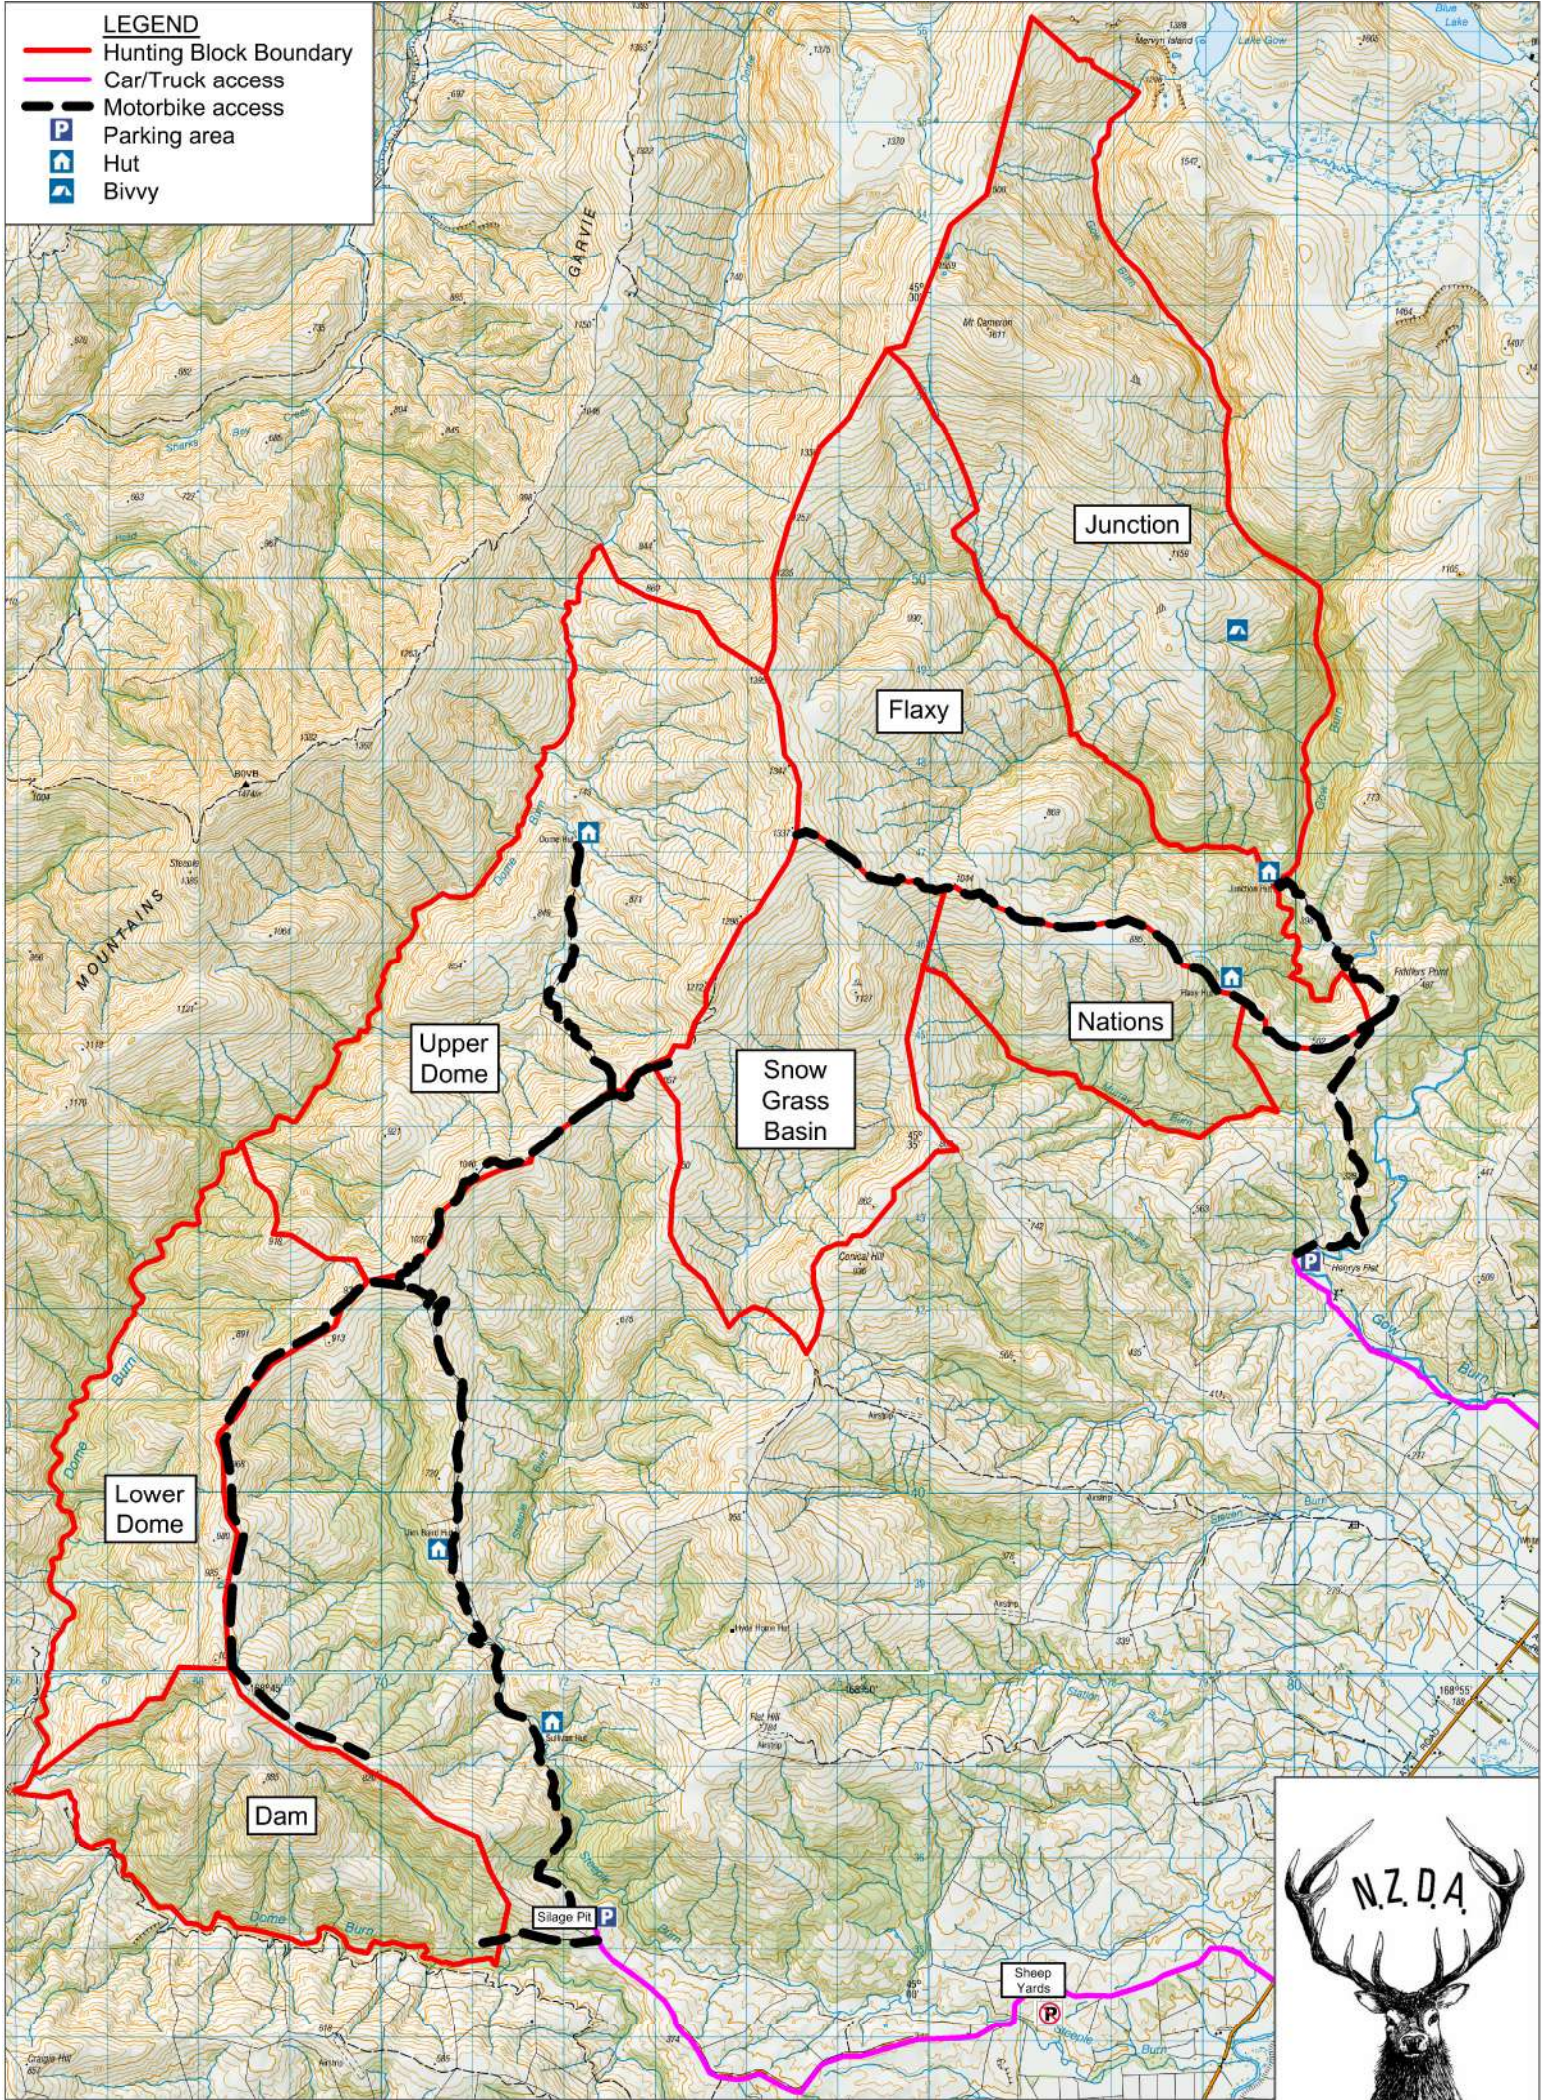

LEGEND

-  Hunting Block Boundary
-  Car/Truck access
-  Motorbike access
-  Parking area
-  Hut
-  Bivvy

Glenary hunting Blocks, Gore and Districts Branch NZDA