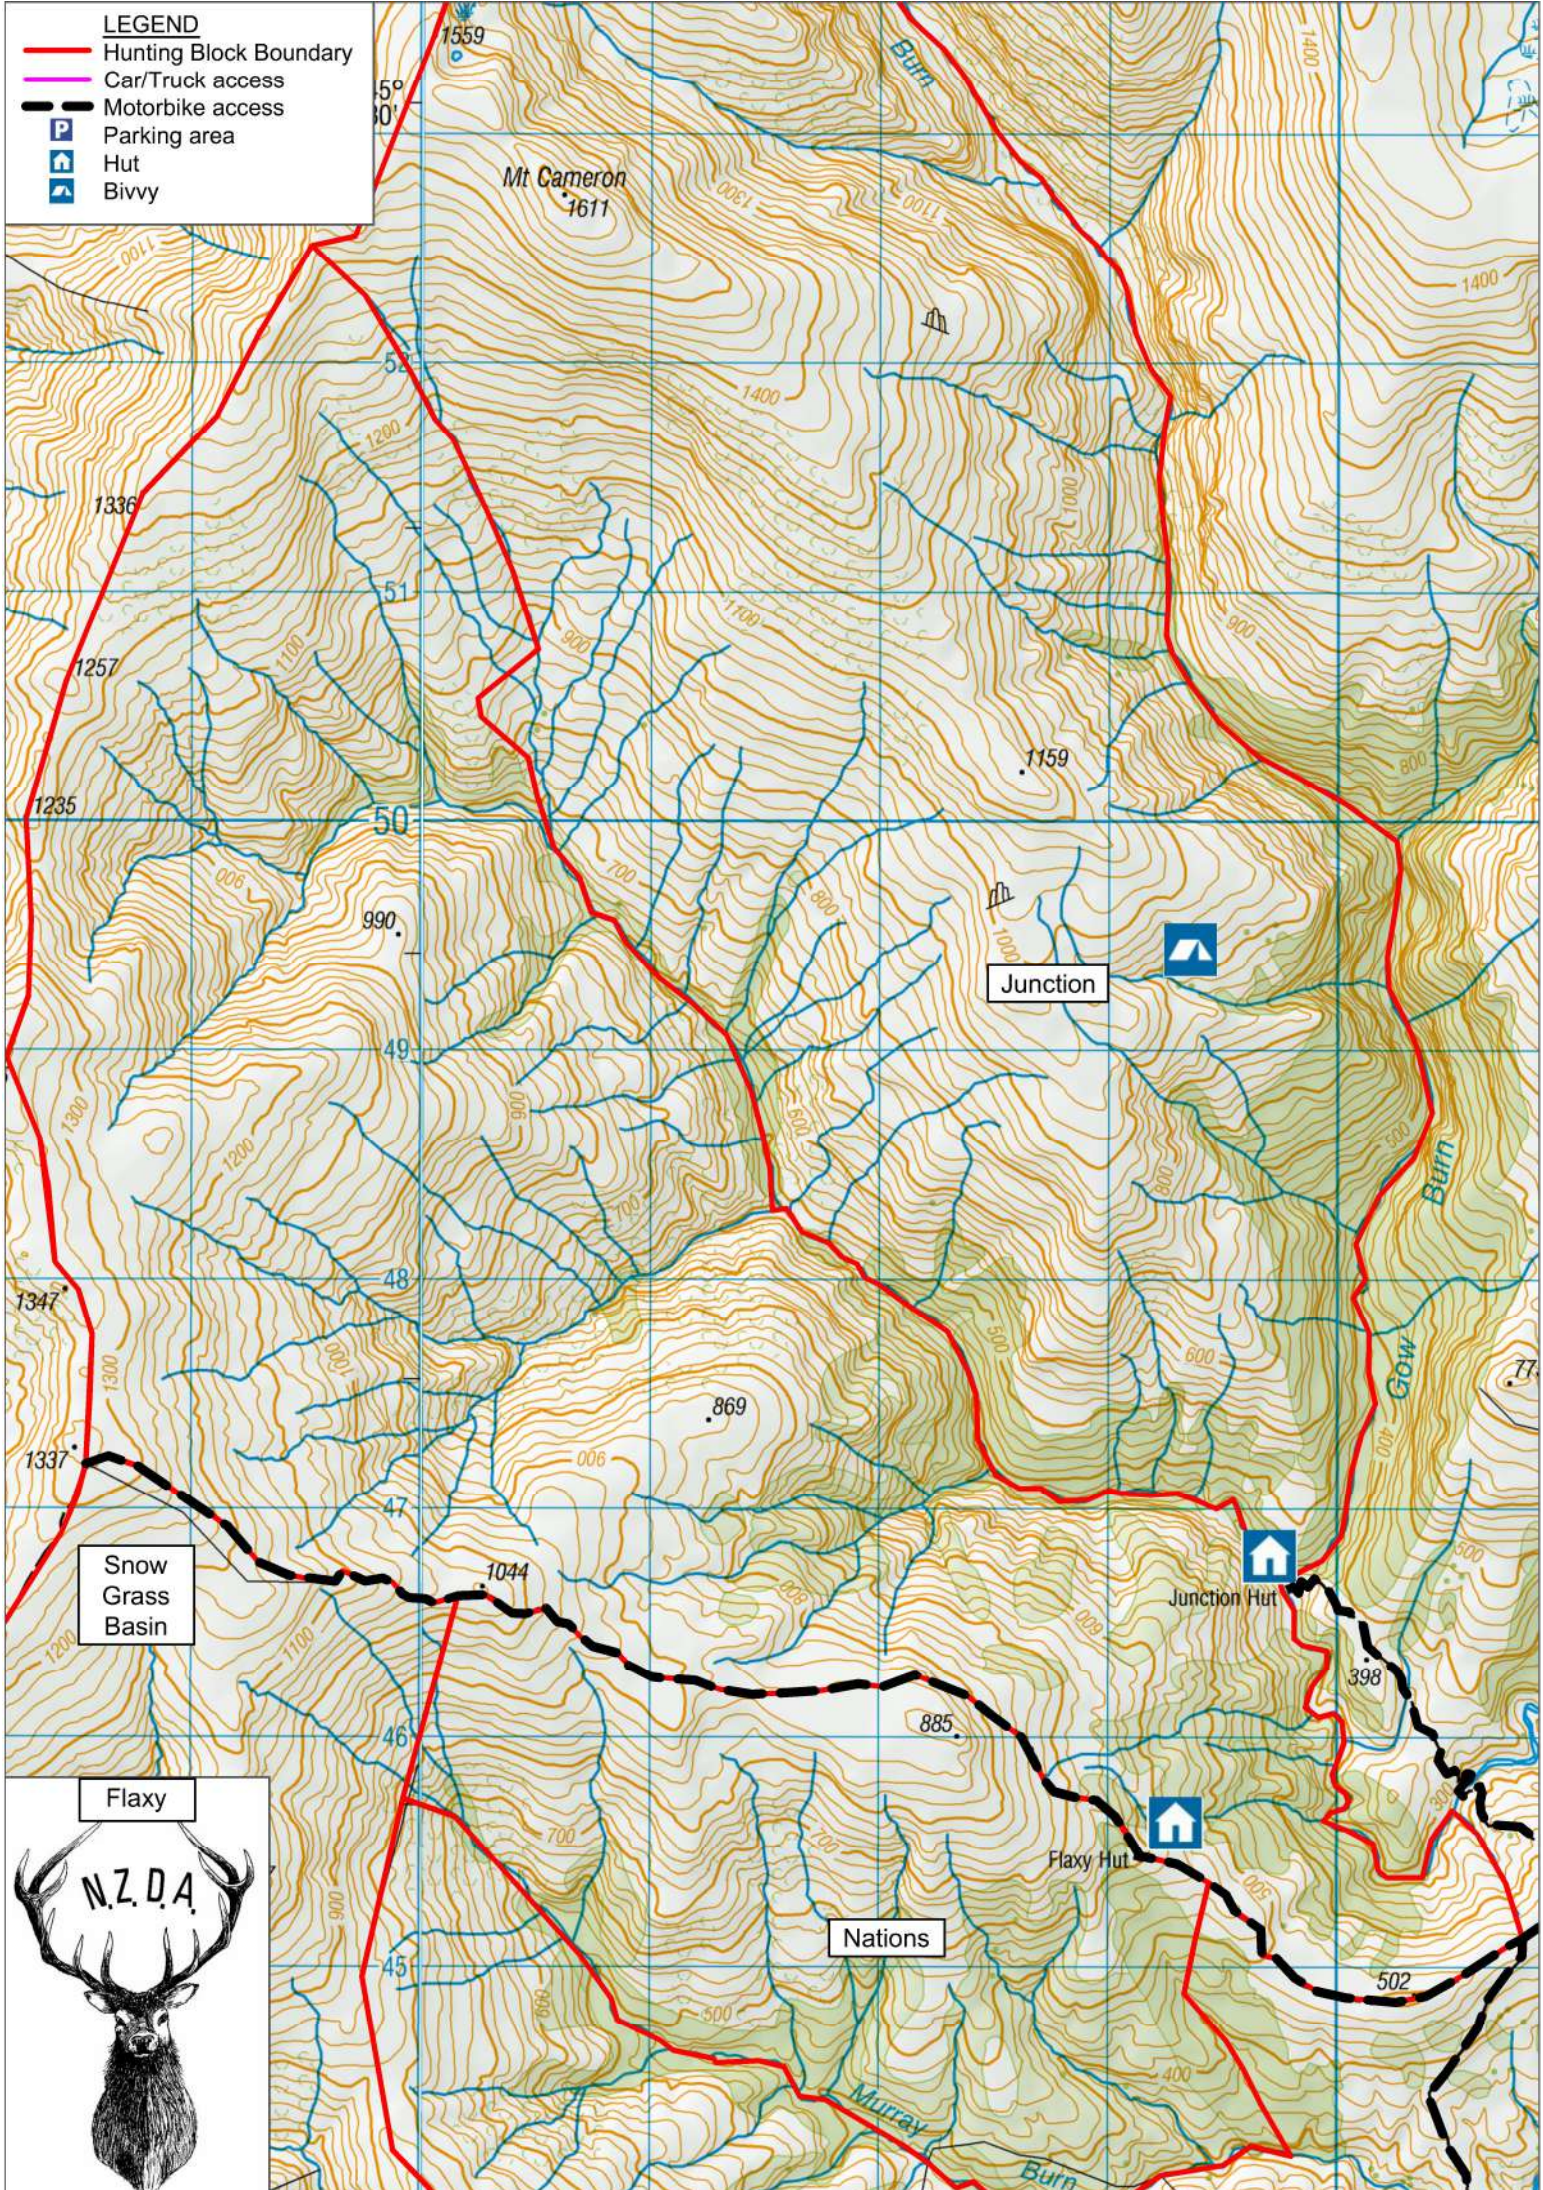

LEGEND

-  Hunting Block Boundary
-  Car/Truck access
-  Motorbike access
-  Parking area
-  Hut
-  Bivvy

Snow
Grass
Basin

Flaxy

Nations

Junction

Junction Hut

Flaxy Hut

Mt Cameron
1611

1559
5° 30'
52
51
50
49
48
47
46
45

502

398

885

1044

1336

1257

1235

1347

1337

869

1159

990

900

900