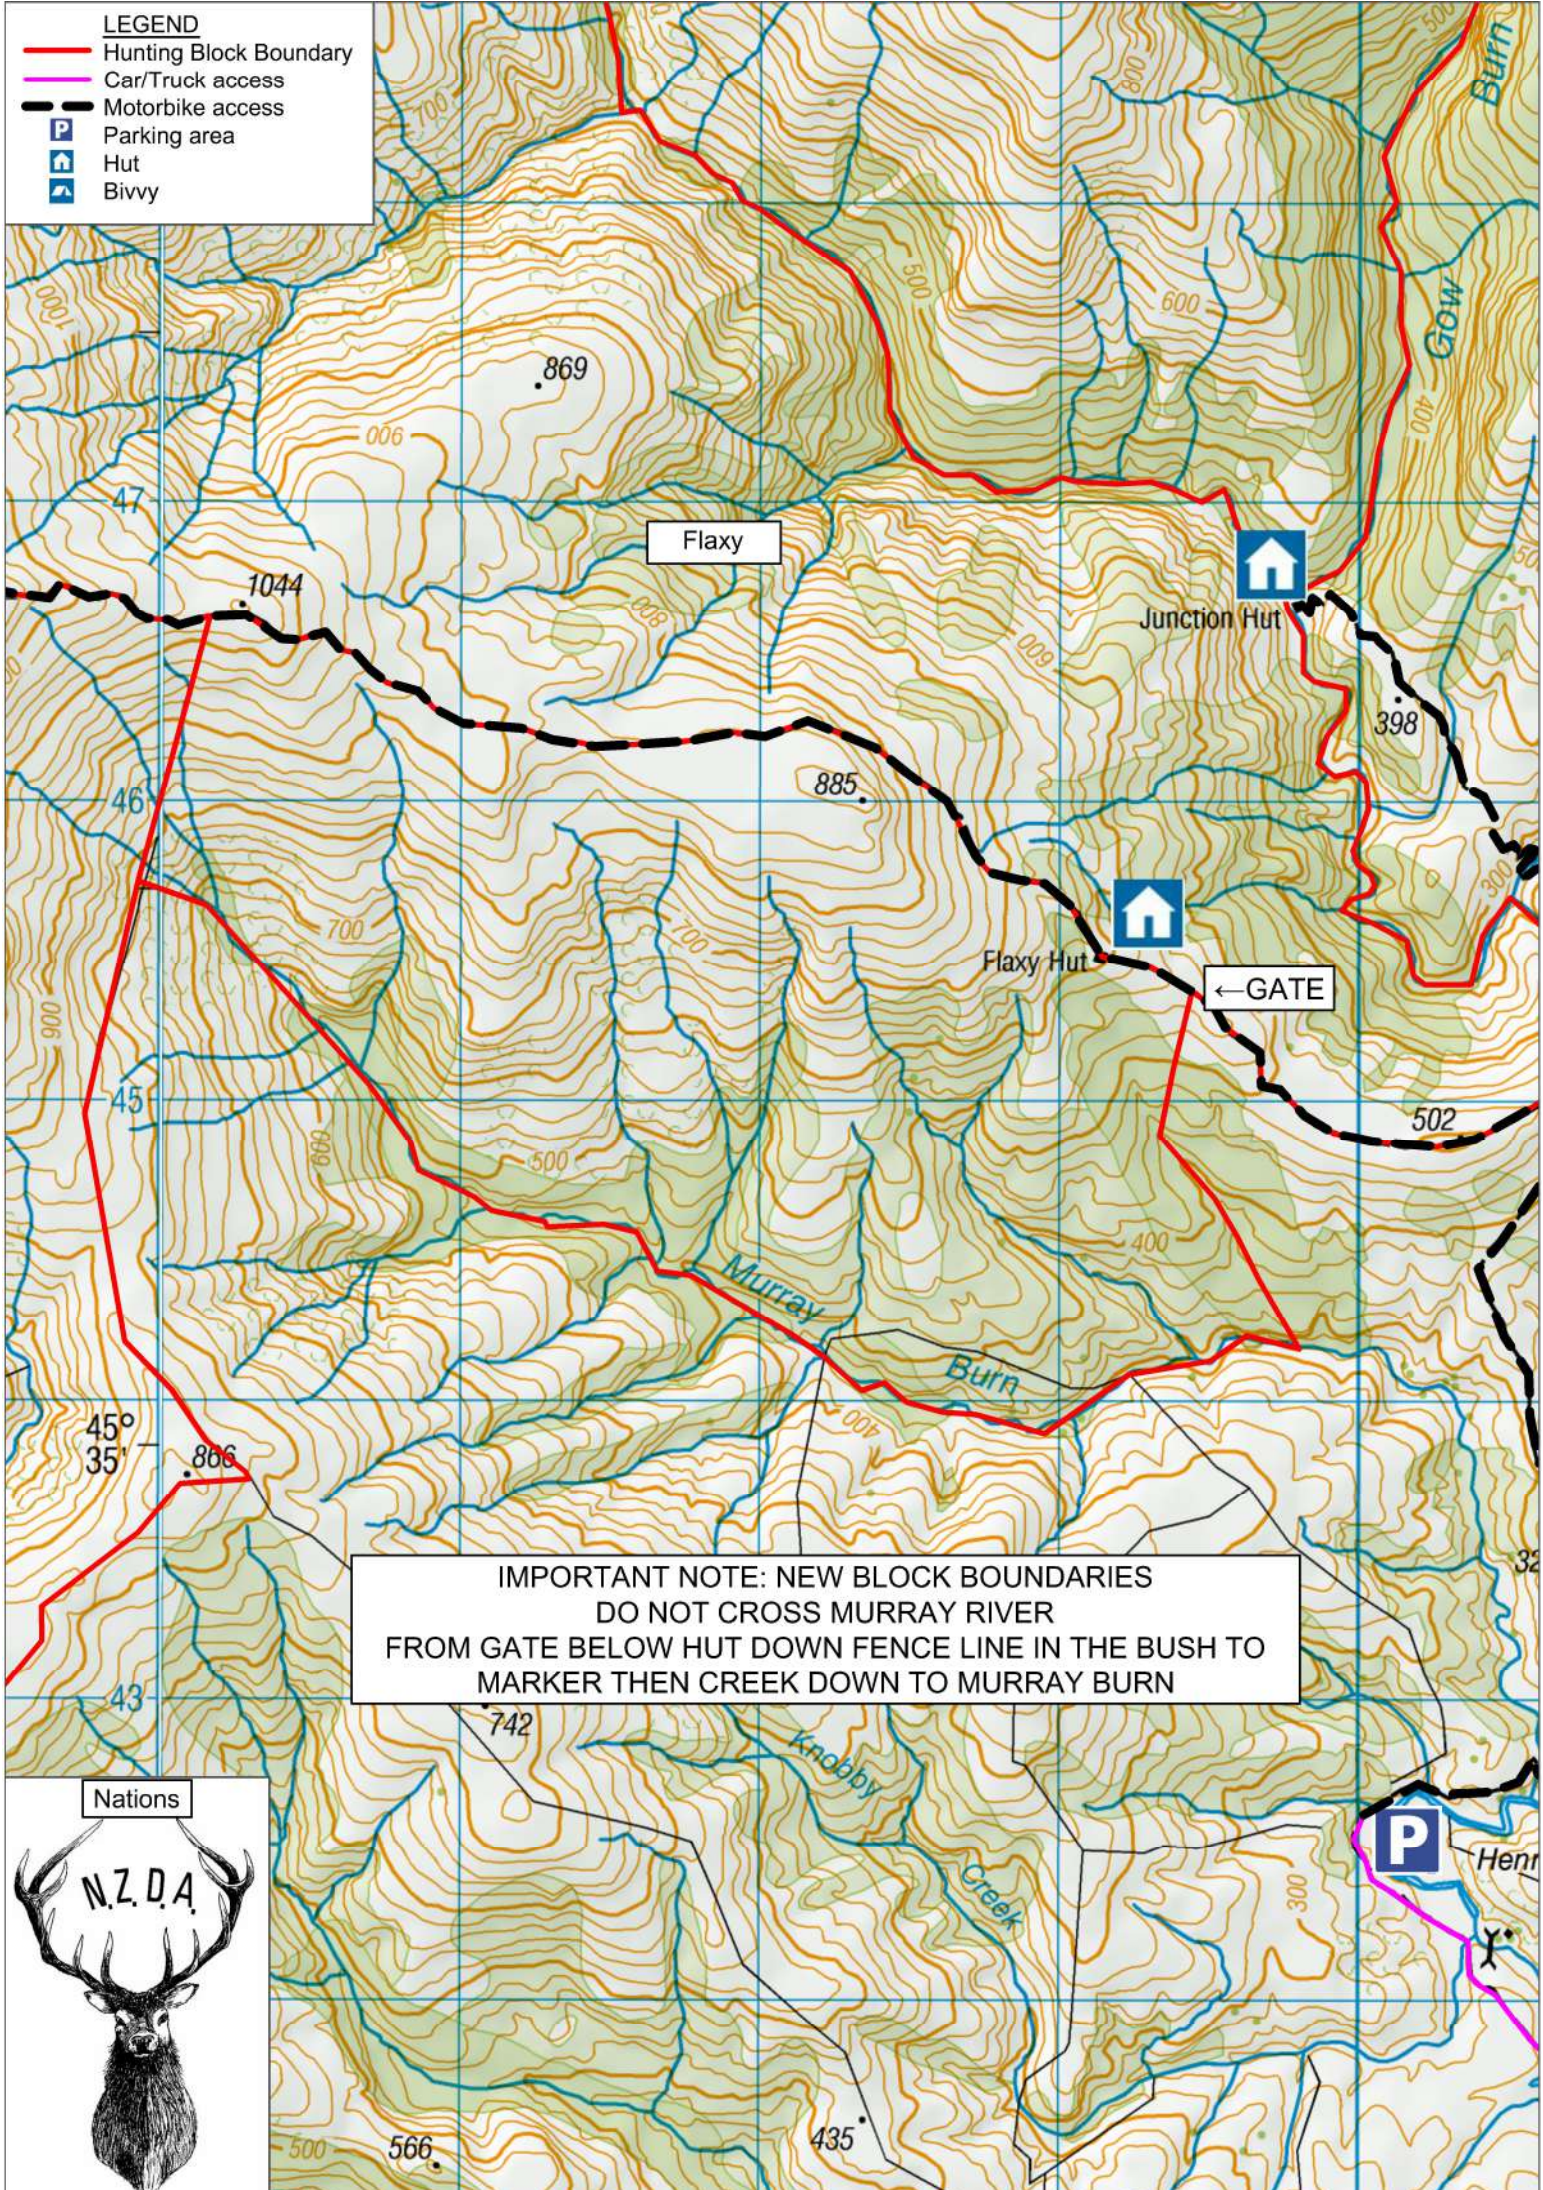

LEGEND

-  Hunting Block Boundary
-  Car/Truck access
-  Motorbike access
-  Parking area
-  Hut
-  Bivvy

**IMPORTANT NOTE: NEW BLOCK BOUNDARIES
DO NOT CROSS MURRAY RIVER
FROM GATE BELOW HUT DOWN FENCE LINE IN THE BUSH TO
MARKER THEN CREEK DOWN TO MURRAY BURN**