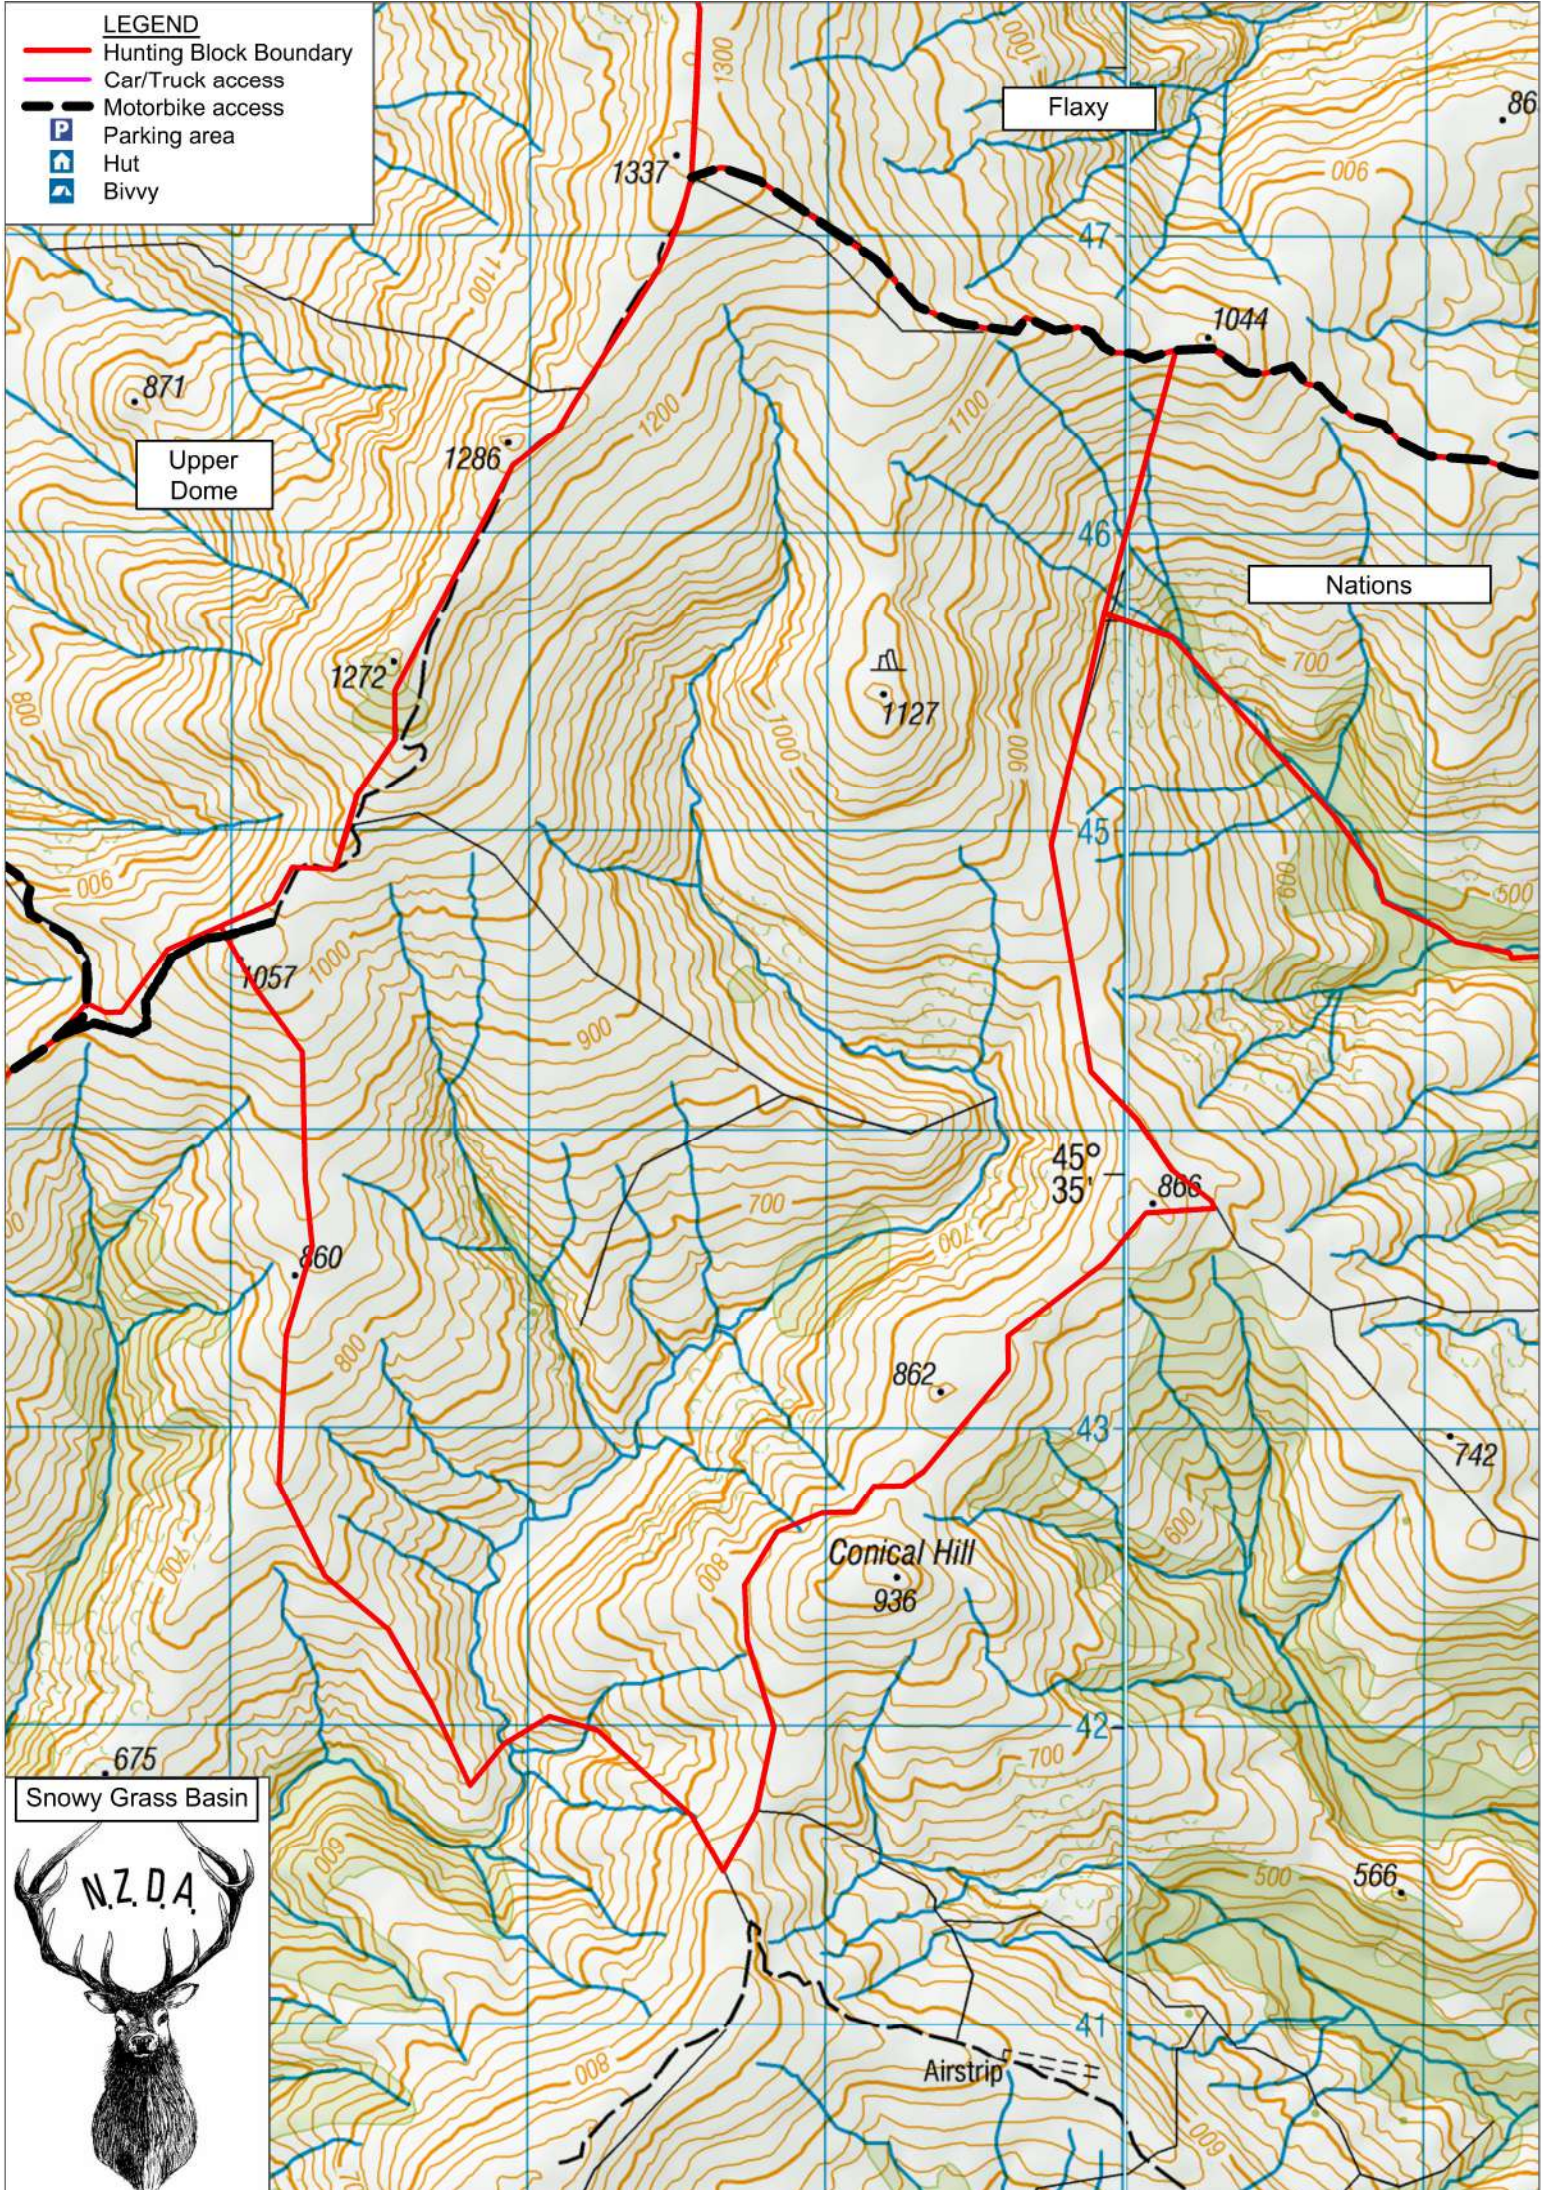

LEGEND

-  Hunting Block Boundary
-  Car/Truck access
-  Motorbike access
-  Parking area
-  Hut
-  Bivvy

Snowy Grass Basin