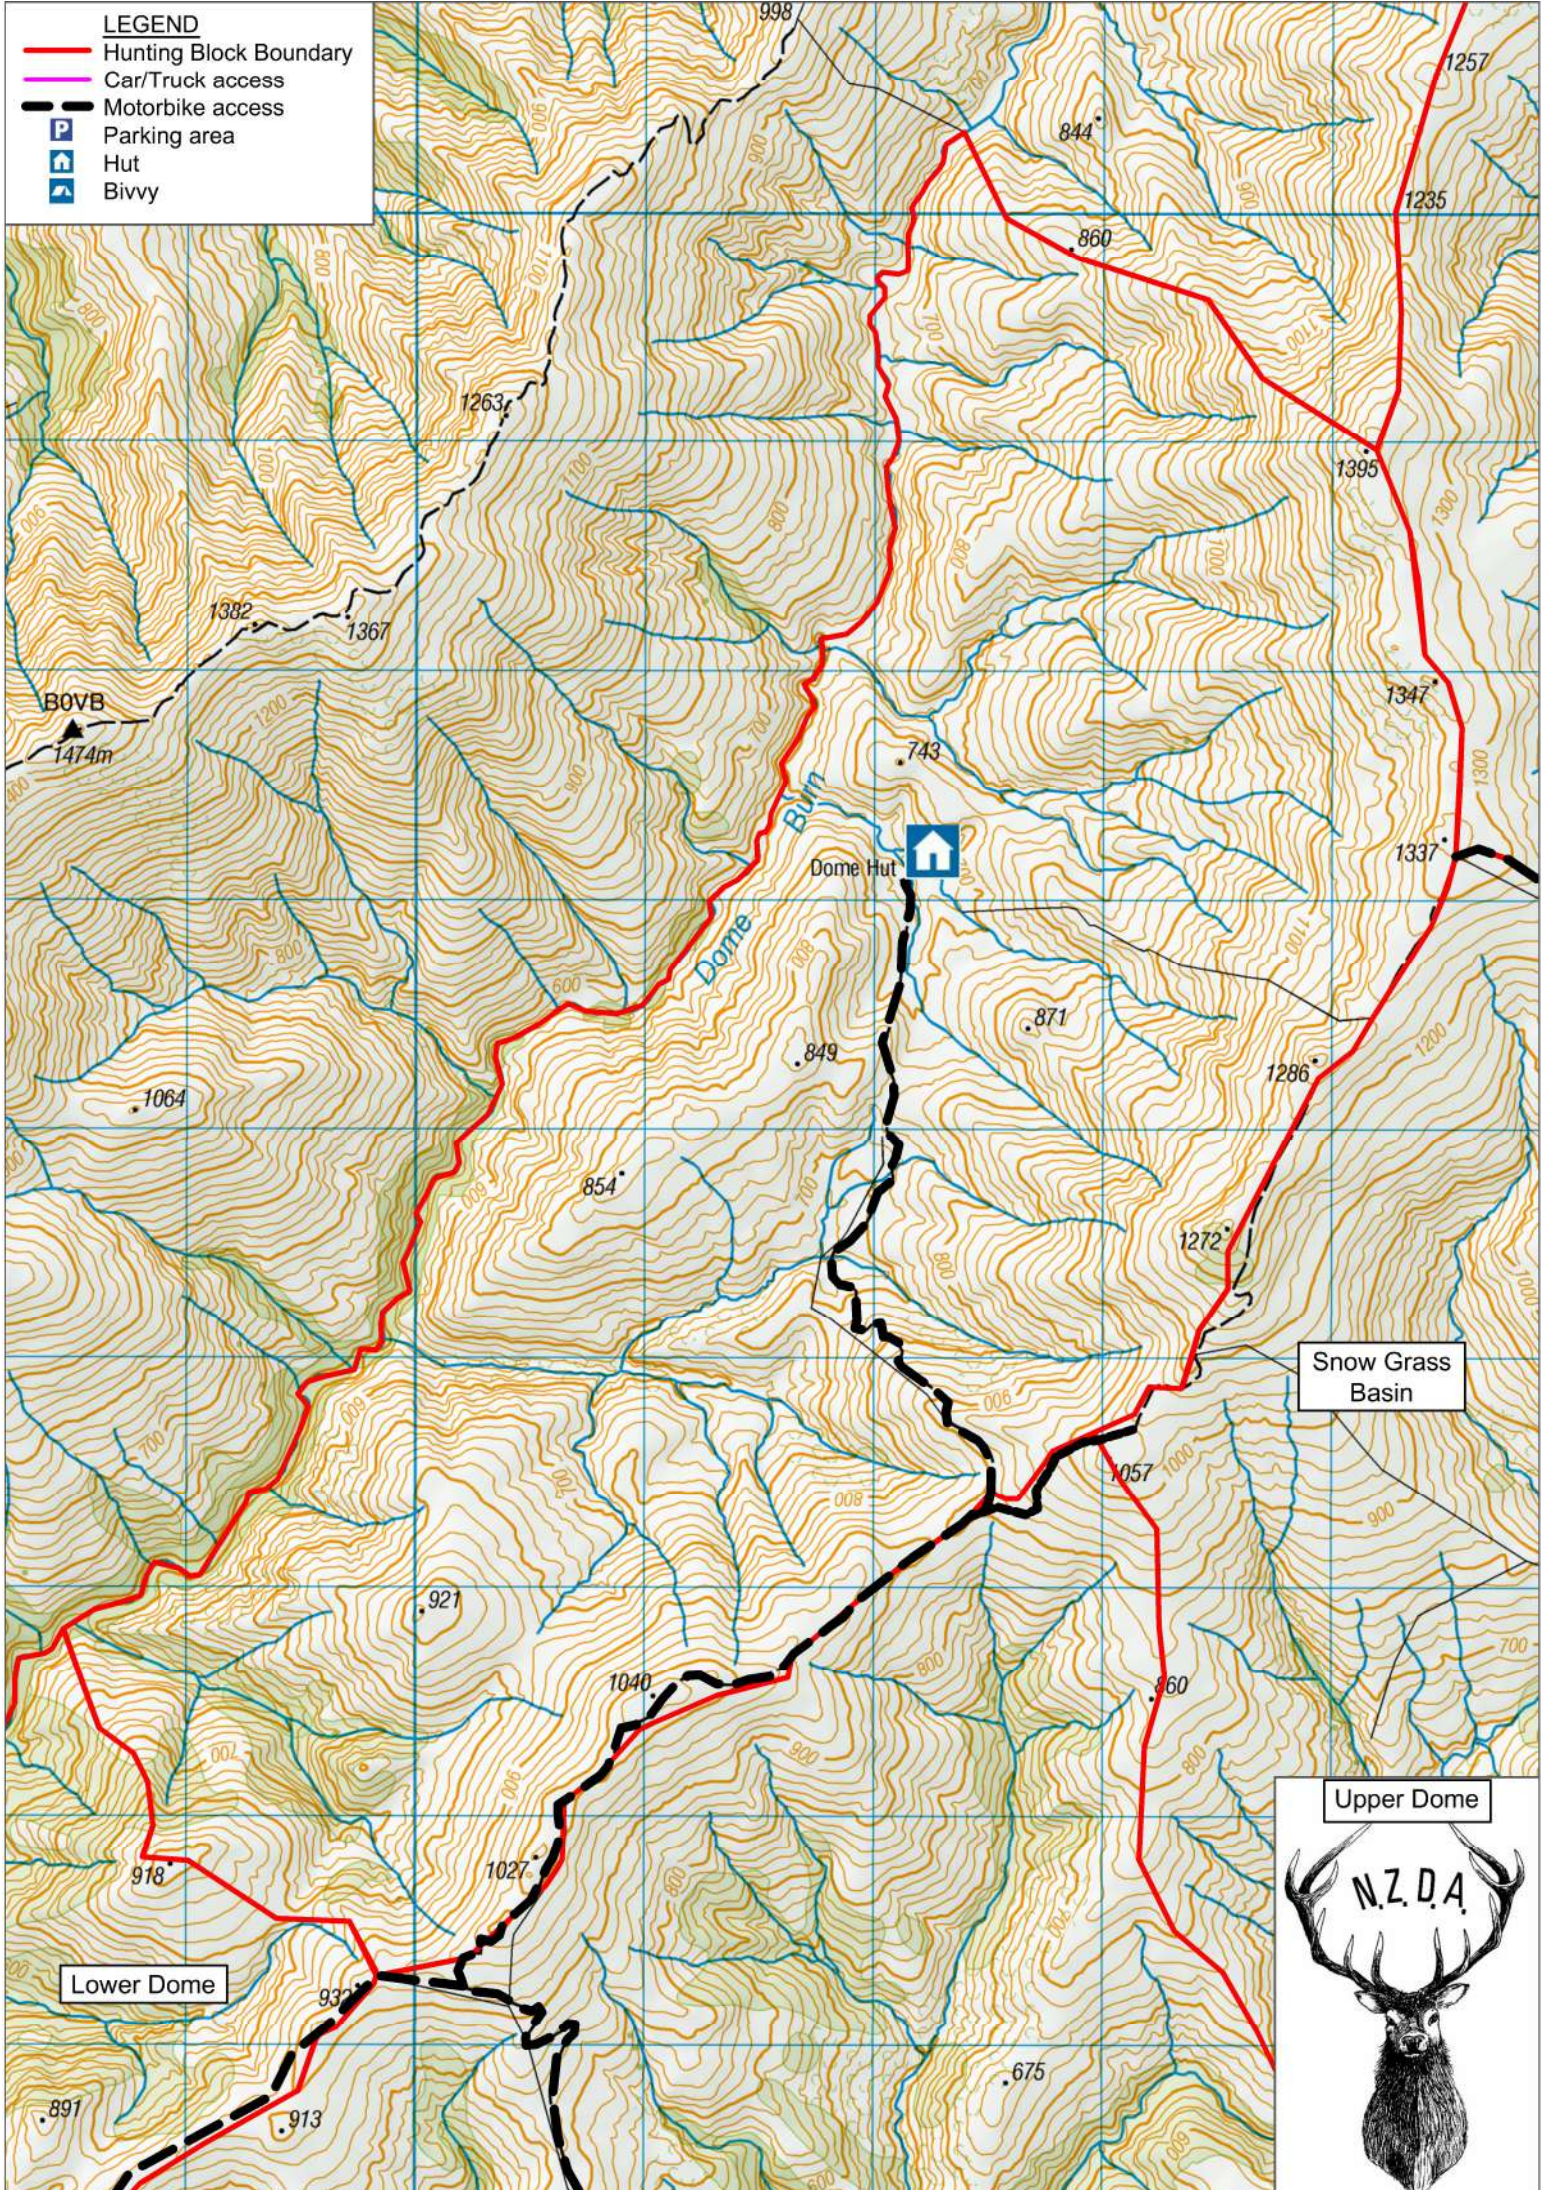

LEGEND

-  Hunting Block Boundary
-  Car/Truck access
-  Motorbike access
-  Parking area
-  Hut
-  Bivvy

Lower Dome

Snow Grass Basin

Upper Dome